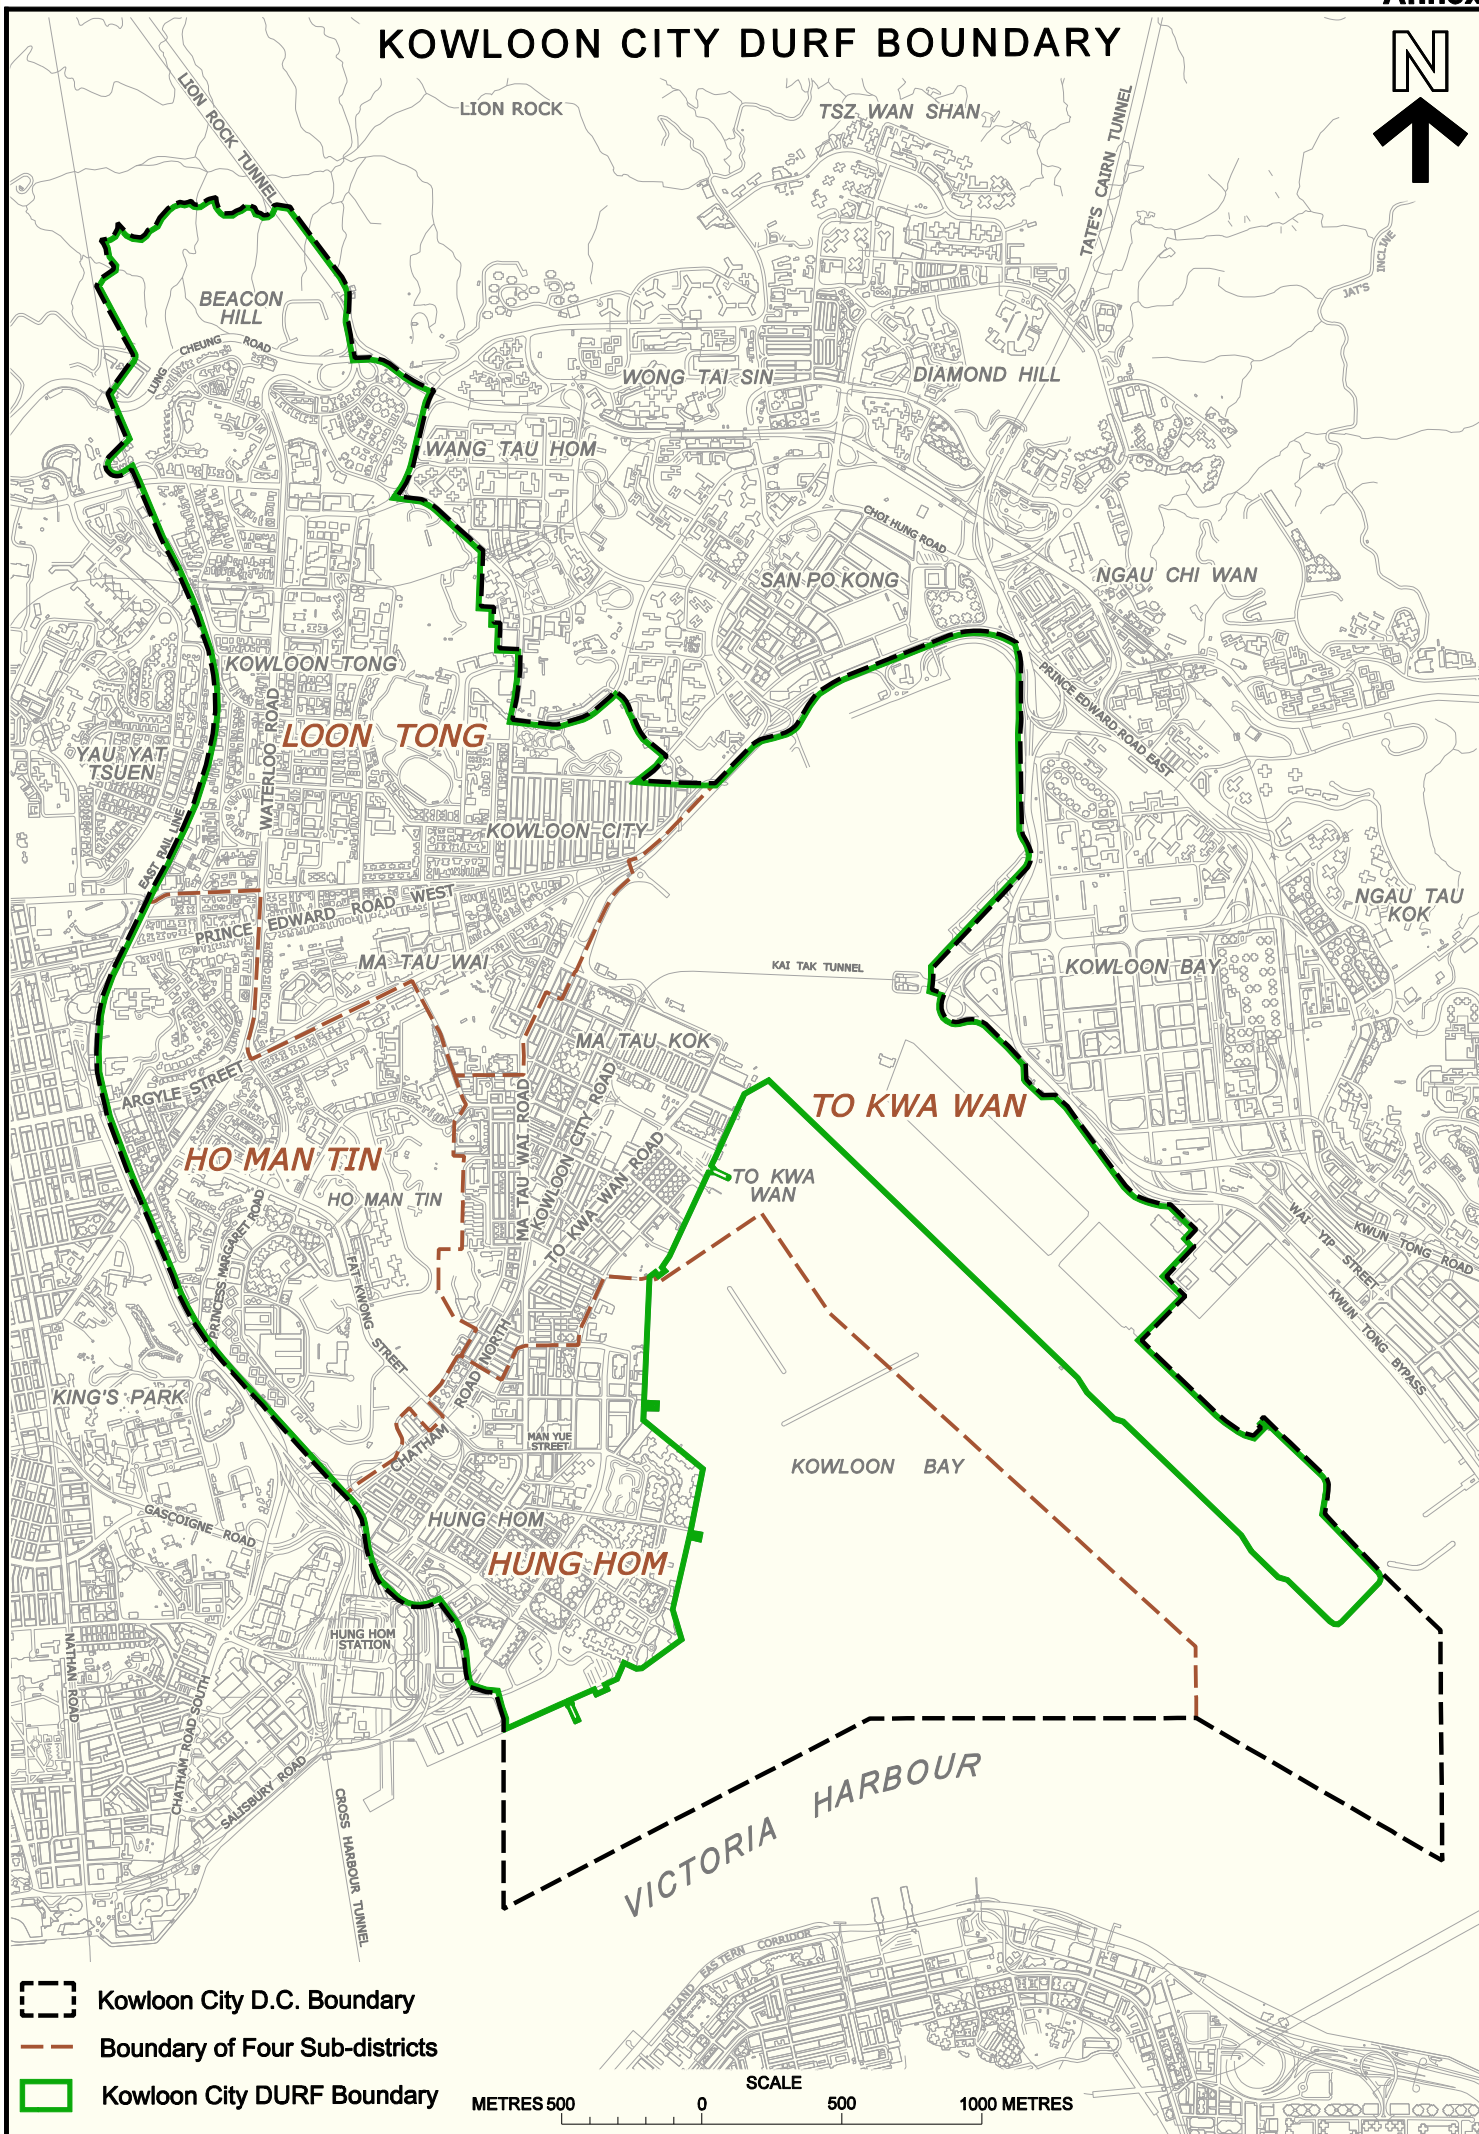

KOWLOON CITY DURF BOUNDARY

-  Kowloon City D.C. Boundary
-  Boundary of Four Sub-districts
-  Kowloon City DURF Boundary

METRES 500 0 SCALE 500 1000 METRES