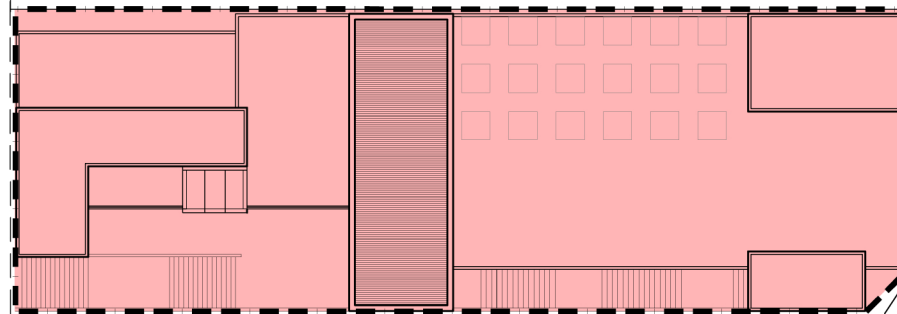

巴士總站
Bus Terminus

EX. EVA OF HK CENTRAL LIBRARY

World War II
Veterans
Association
二次世界大戰
退役軍人會

Wan Chai
District Women's
Association
港灣婦女會

The Hong Kong
Silver Jubilee
Studio
香港銀禧樂苑

高架道路
Elevated Road

摩頓臺

MORETON TERRACE

1. NOTES
2. --- SITE BOUNDARY
   - H STREET HYDRANT

no.	date	description	initial
REVISION			
		name	date
designed		J.W.H. TAM	04-2014
drawn		T.C. WONG	04-2014
checked		W.M. YIU	04-2014

approved			
Chief Architect/			
Senior Architect/			
Project Architect/		signed	date

contract no.	
file no.	
project no.	

contract
PERFORMANCE AND ACTIVITY
VENUE AT MORETON TERRACE
IN WAN CHAI

drawing title
SITE LAYOUT PLAN

drawing no.	scale
AB/8248/AVA002	1 : 200 (A1) 1 : 400 (A3)

office
ARCHITECTURAL BRANCH

ARCHITECTURAL
SERVICES
DEPARTMENT