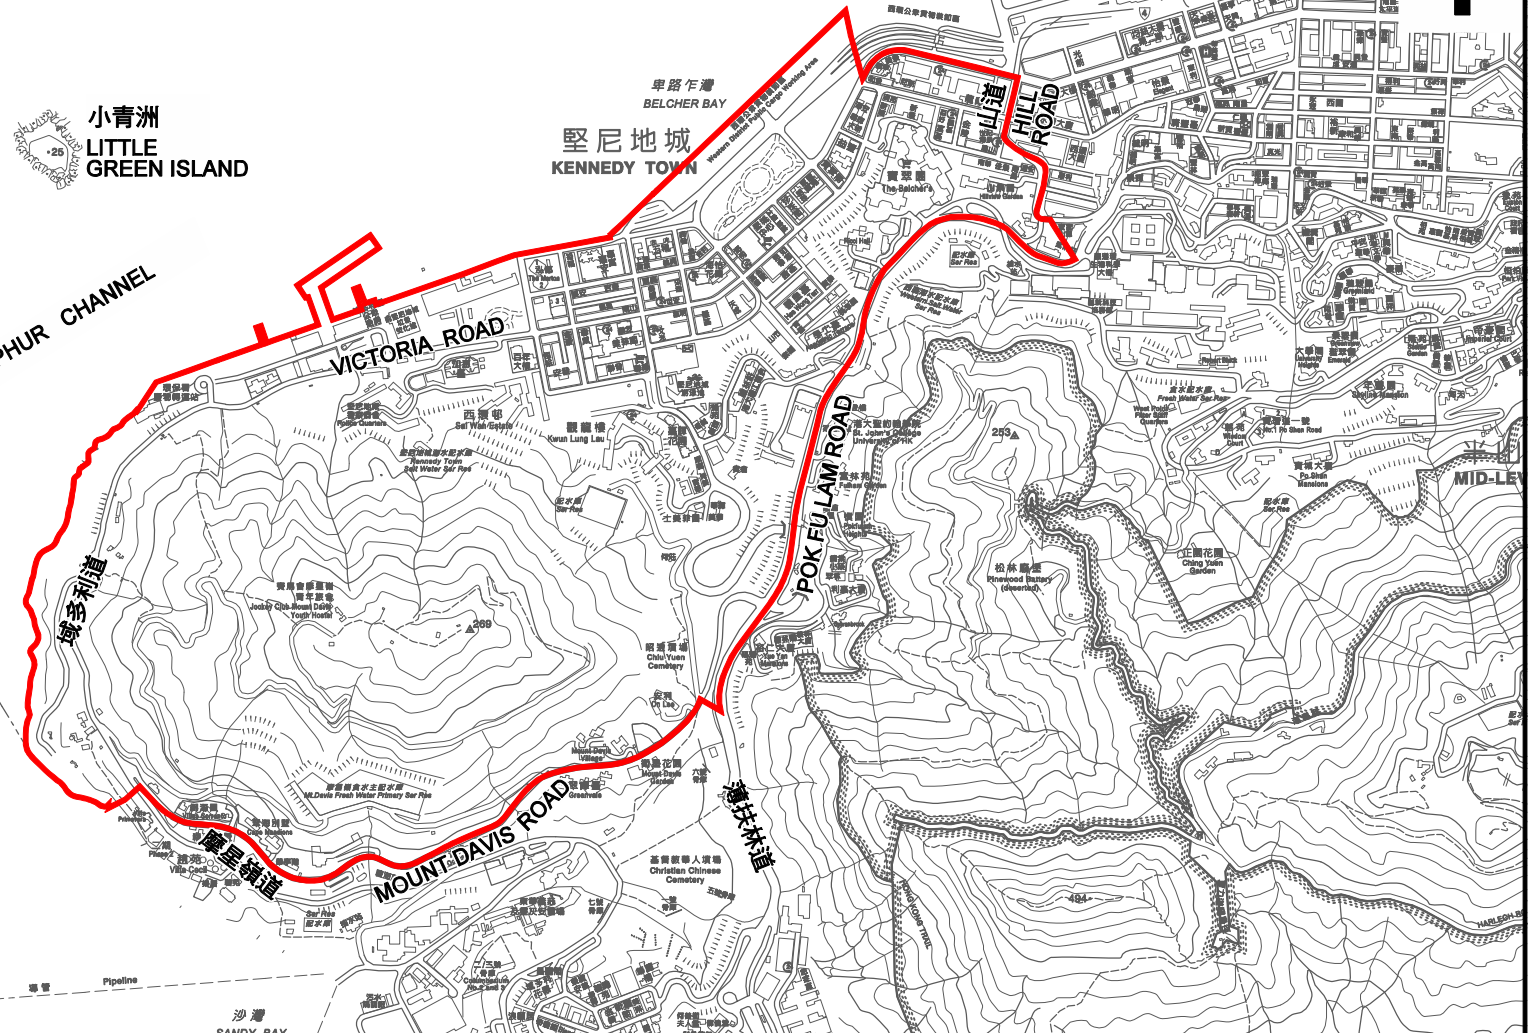

西環  
SAI WAN

石塘咀  
SHEK TONG TSUI

卑路乍灣  
BELCHER BAY

堅尼地城  
KENNEDY TOWN

小青洲  
LITTLE  
GREEN ISLAND

SULPHUR CHANNEL

VICTORIA ROAD

HILL ROAD

POKFULAM ROAD

MOUNT DAVIS ROAD

域多利道  
DORSET ROAD

沙灣  
SANDY BAY

**LEGEND**

STUDY AREA BOUNDARY

**PROJECT AREA**

EXPERT EVALUATION ON AIR VENTILATION ASSESSMENT FOR  
KENNEDY TOWN & MOUNT DAVIS AREA

EXTRACT PLAN PREPARED ON 21.10.2010  
BASED ON SURVEY SHEET No. HM10C

SCALE 1 : 15 000 比例尺

規劃署  
PLANNING  
DEPARTMENT

參考編號  
REFERENCE No.

M/H1/10/84

圖 PLAN

1