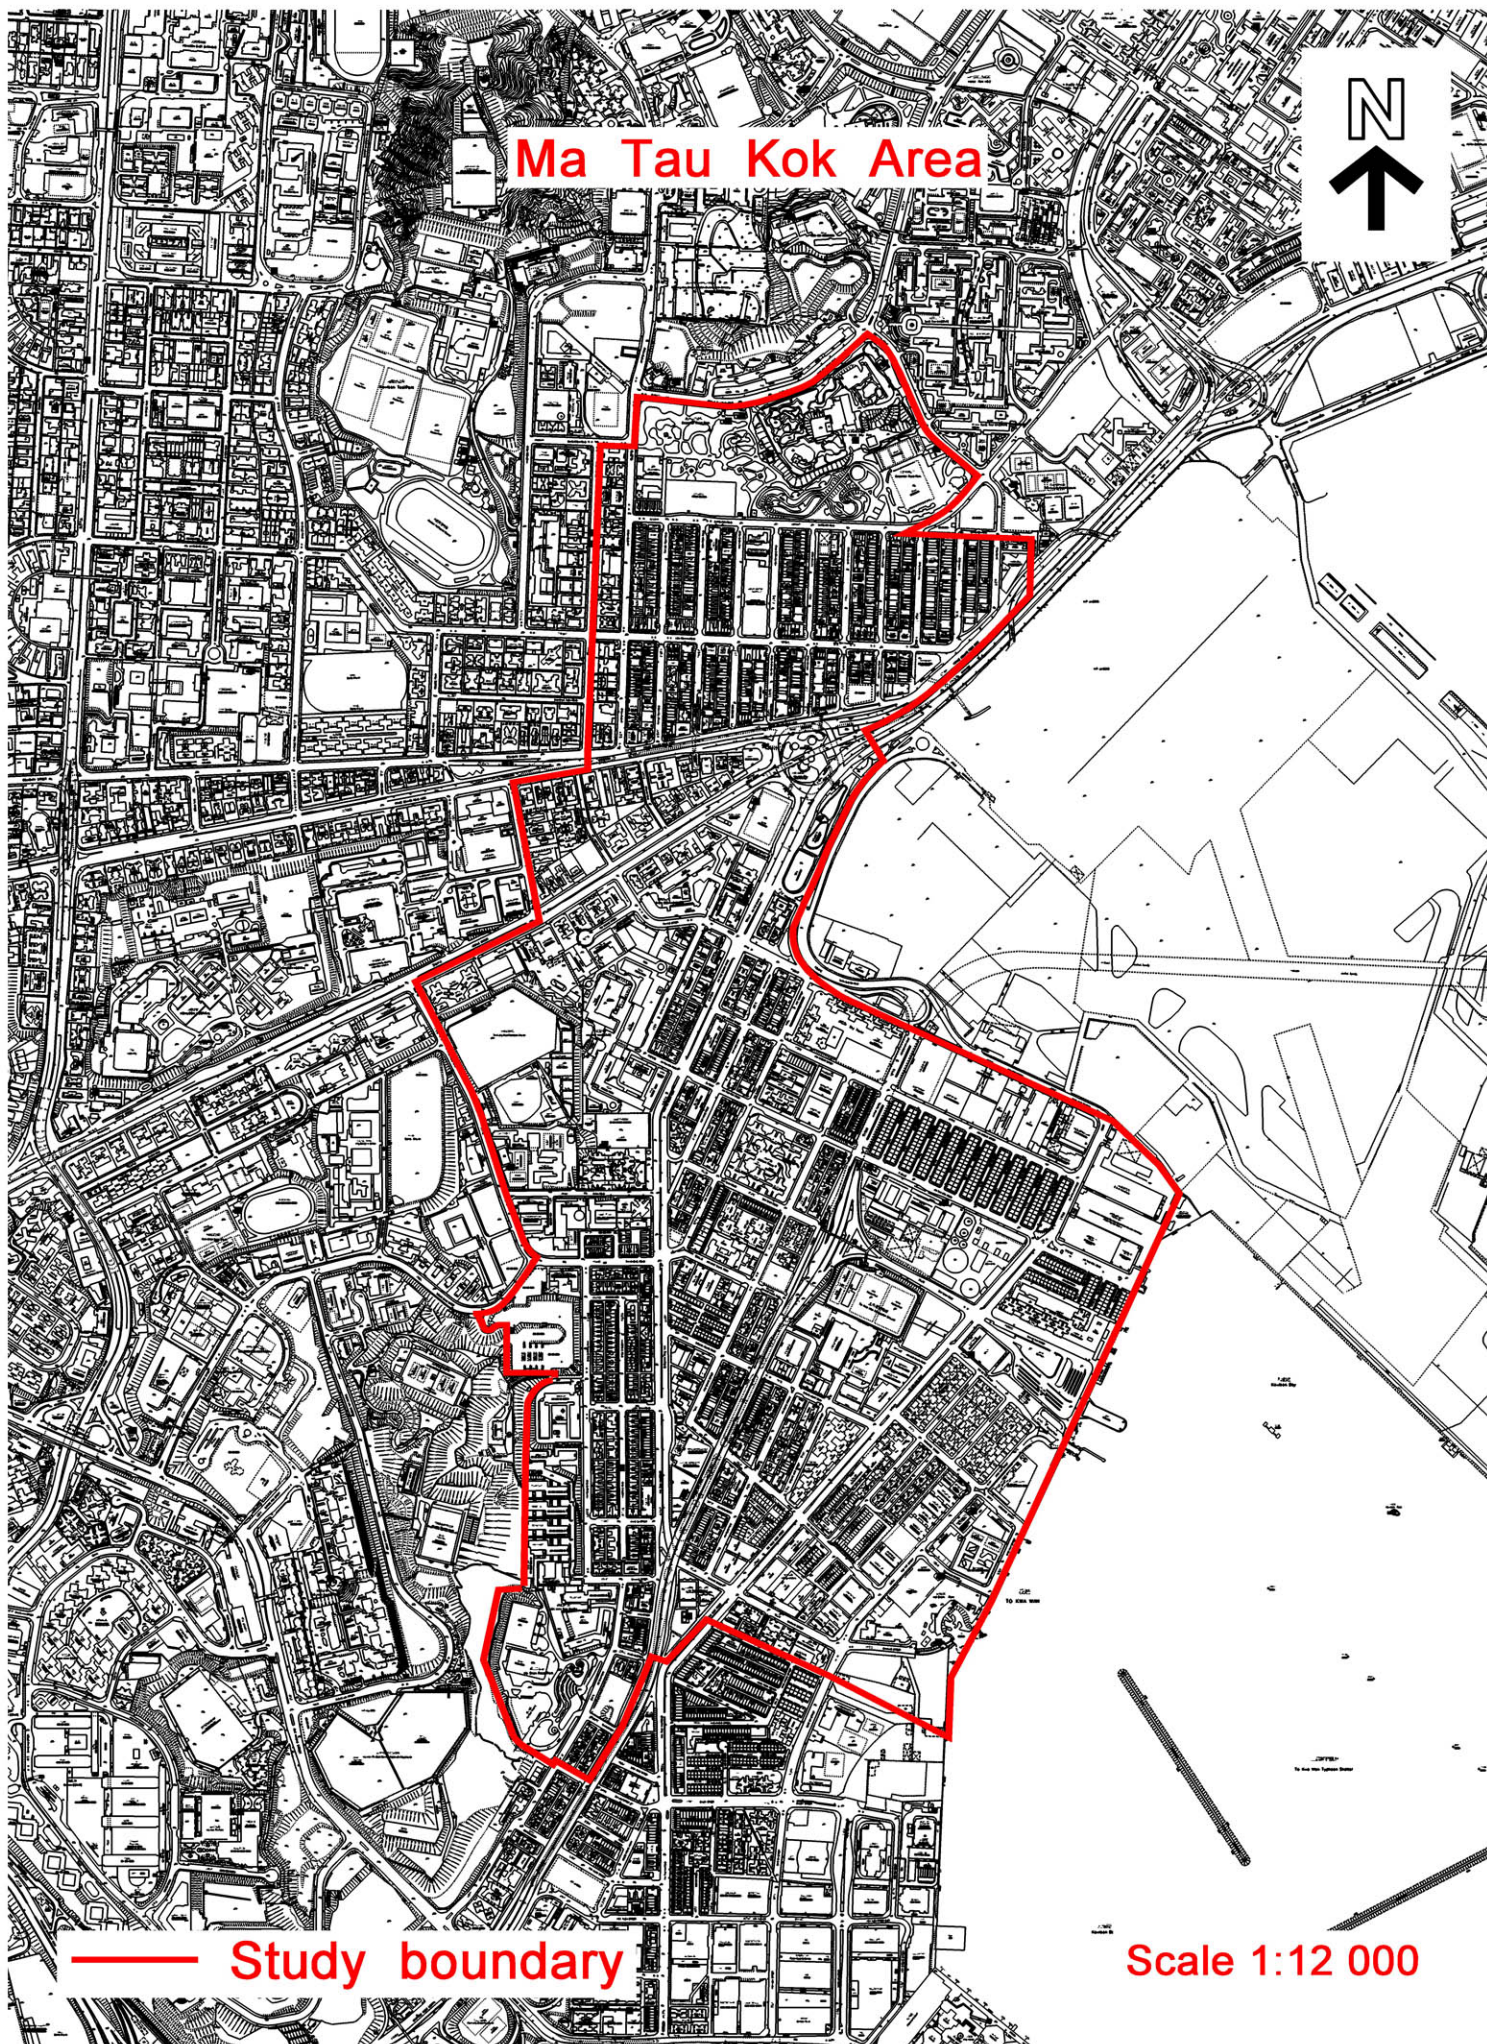

Ma Tau Kok Area

— Study boundary

Scale 1:12 000